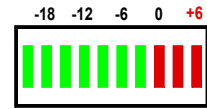

1

48 V PHASE

ARREL
AUDIO

LINE

2

48 V PHASE

CL - 125/2

LINE