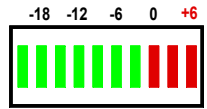

1

48 V PHASE

ARREL
AUDIO

LINE

2

48 V PHASE

CL - 125/2

LINE