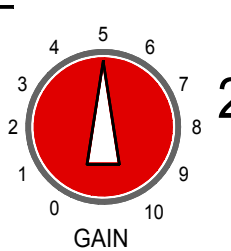

1

48 V PHASE

ARREL
AUDIO

LINE

2

48 V PHASE

CL - 125/2

LINE