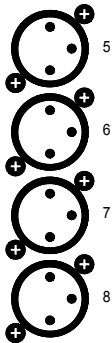

CAUTION

WARNING

ARREL
AUDIO

CL - 266

VU

110 V - 60 Hz

220 V - 50 Hz

SN

DESIGNED AND
MANUFACTURED
IN ITALY

FUSE
0.5 A

RIGHT

OUTPUT
MONITOR
SEND
RETURN

LEFT

OUTPUT
MONITOR
SEND
RETURN

INPUT

13
14
15
16

9
10
11
12

INPUT

5
6
7
8

1
2
3
4