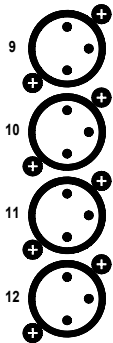

CAUTION

WARNING

ARREL
AUDIO

CL - 266

VU

110 V - 60 Hz

220 V - 50 Hz

SN

DESIGNED AND
MANUFACTURED
IN ITALY

FUSE
0.5 A

RIGHT

OUTPUT
MONITOR
SEND
RETURN

LEFT

OUTPUT
MONITOR
SEND
RETURN

INPUT

13
14
15
16

9
10
11
12

INPUT

5
6
7
8

1
2
3
4