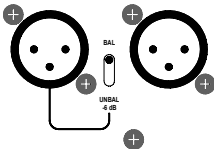

WARNING
TO REDUCE THE RISK OF FIRE OR ELECTRIC
SHOCK DO NOT EXPOSE THIS EQUIPMENT
TO RAIN OR MOISTURE

DESIGNED AND
MANUFACTURED
IN ITALY

220 V. - 20 W.

FUSE
500 mA

CHANNEL **B**

OUTPUT

INPUT

ARREL
AUDIO

EL - 110/120a

- 1 GROUND
- 2 PHASE +
- 3 PHASE -

CHANNEL **A**

OUTPUT

INPUT