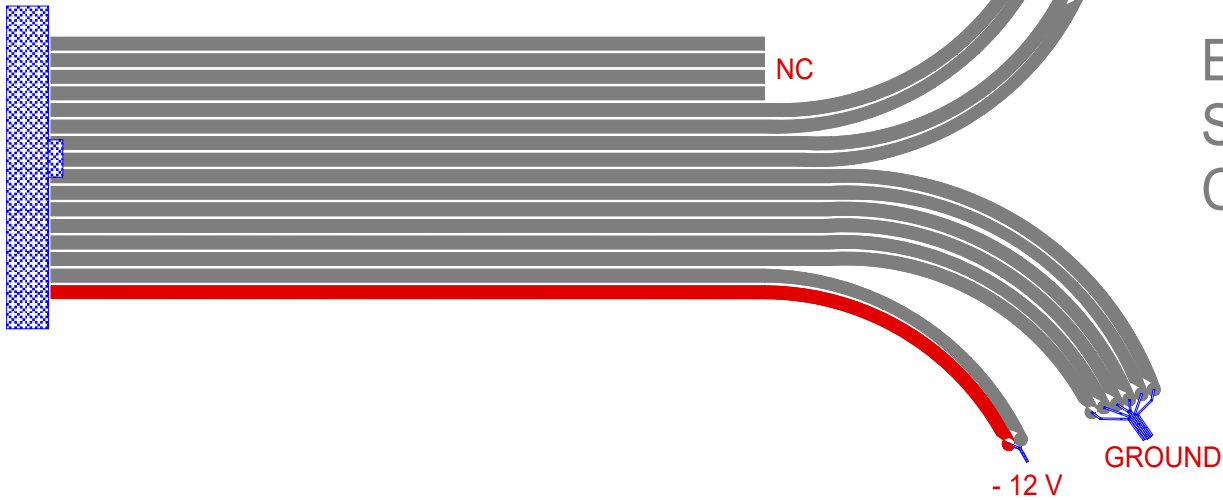

# ADAPTOR CABLE ER-150

EURORACK  
BUS BOARD

16 POLE CONNECTOR

ER-150  
SCREW  
CONNECTOR