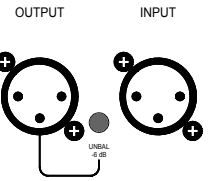

MAINS IN 110/220 V AC
50 / 60 Hz - 30 W.
FUZE 600 mA

CHANNEL **B**

1 GROUND
2 PHASE +
3 PHASE -

CHANNEL **A**