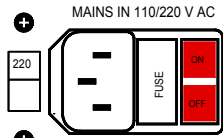

MAINS IN 110/220 V AC
50 / 60 Hz - 30 W.
FUZE 600 mA

CHANNEL **B**

1 GROUND
2 PHASE +
3 PHASE -

CHANNEL **A**