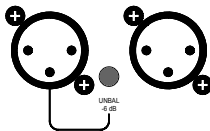

ARREL
AUDIO

ML 116/117
MONSTER EQ

MAINS IN 110/220 V AC

50 / 60 Hz - 30 W.
FUZE 600 mA

DESIGNED AND
MANUFACTURED
IN ITALY

CHANNEL **B**

OUTPUT INPUT

- 1 GROUND
- 2 PHASE +
- 3 PHASE -

CHANNEL **A**

OUTPUT INPUT