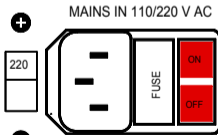

**ARREL**  
**AUDIO**

ML 116/117  
MONSTER EQ

DESIGNED AND  
MANUFACTURED  
IN ITALY

MAINS IN 110/220 V AC

50 / 60 Hz - 30 W.  
FUSE 600 mA

CHANNEL **B**

OUTPUT INPUT

- 1 GROUND
- 2 PHASE +
- 3 PHASE -

CHANNEL **A**

OUTPUT INPUT