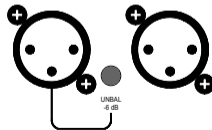

**ARREL**  
**AUDIO**

ML 116/117  
MONSTER EQ

DESIGNED AND  
MANUFACTURED  
IN ITALY

MAINS IN 110/220 V AC

50 / 60 Hz - 30 W.  
FUSE 600 mA

CHANNEL **B**

OUTPUT INPUT

- 1 GROUND
- 2 PHASE +
- 3 PHASE -

CHANNEL **A**

OUTPUT INPUT