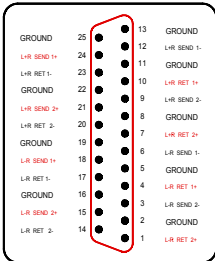

DESIGNED AND  
MANUFACTURED  
IN ITALY

**ARREL**  
**AUDIO**

MONSTER  
MID-SIDE  
ML - 118

MAINS IN 110/220 V AC

50 / 60 Hz - 30 W.  
FUSE 600 mA

INSERT 1/2

1	GND
2	HOT
3	COLD

OUTPUT

INPUT