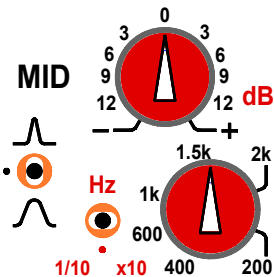

ARREL
AUDIO

R 503

HI

MID

LO

ON

OUT

IN