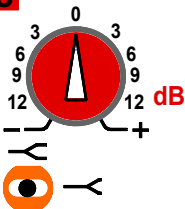

ARREL
AUDIO

R 503

HI

MID

LO

ON

OUT

IN