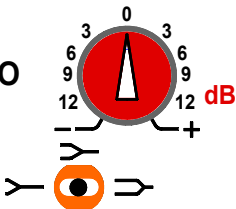

ARREL
AUDIO

R 503

HI

MID

LO

ON

OUT

IN