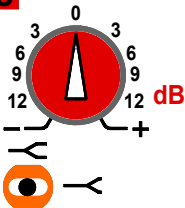

ARREL
AUDIO

R 503

HI

MID

LO

ON

OUT

IN