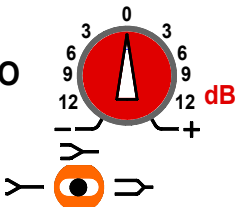

ARREL
AUDIO

R 503

HI

MID

LO

ON

OUT

IN