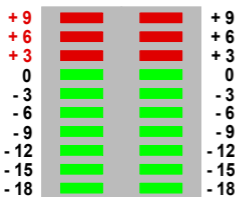

ARREL
AUDIO

V U

L / M R / S

WIDTH

TRIM

ON

L / M

DRY WET

SEND RET

INSERT

R 507

MODE

V U

ON

OFF

SOLO